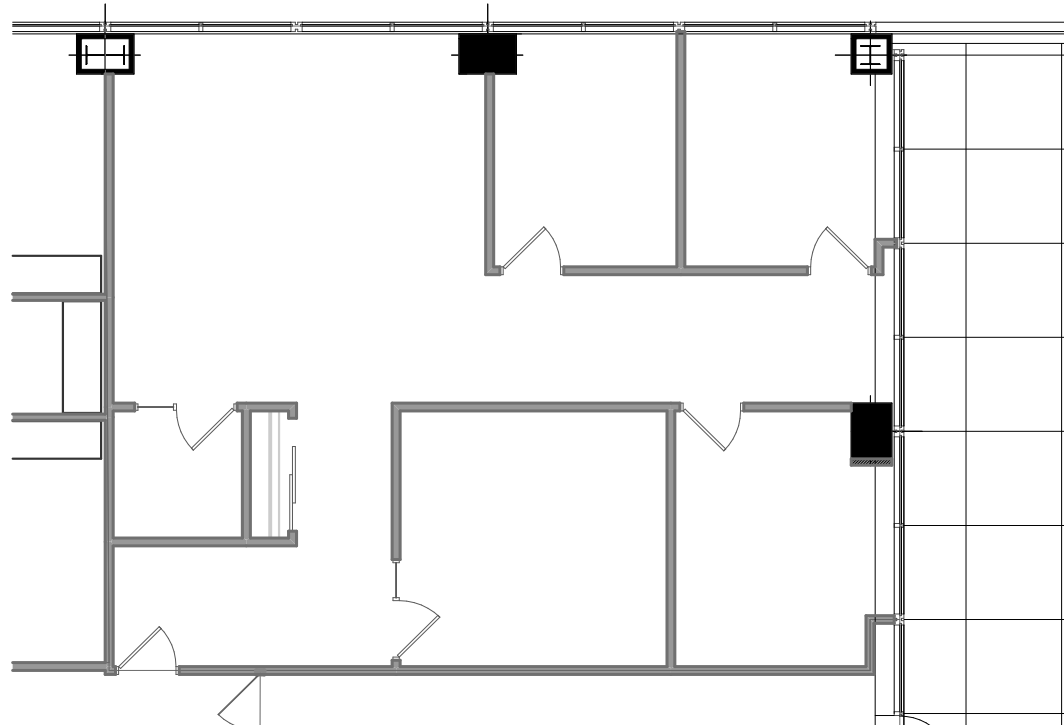

Senior Vice President

847.706.4916

mark.smith@cbre.com

Dan Graham

Senior Vice President

847.706.4032

dan.graham@cbre.com

- Corner suite
- 3 offices, conference room and open space for workstations