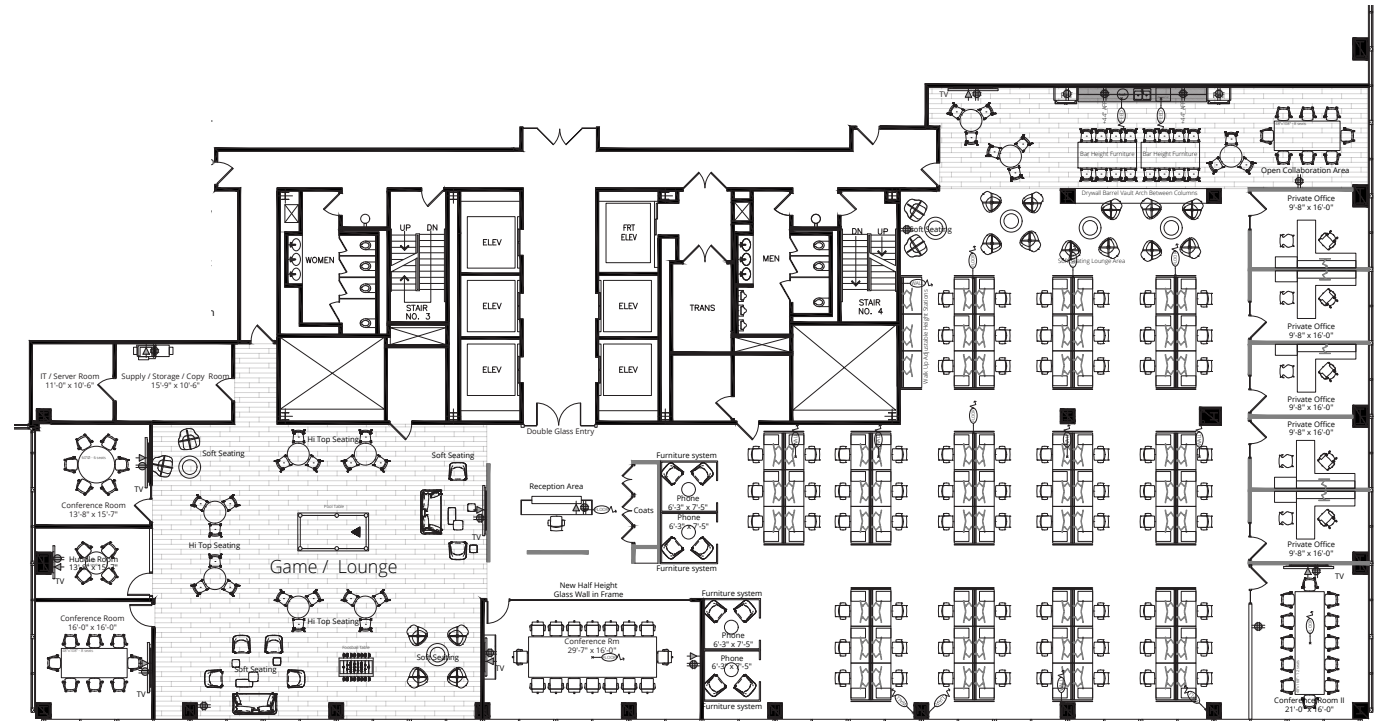

425 475

Woodfield

CORPORATE CENTER

475 N. MARTINGALE

Suite 1050

12,692 SF

CBRE

Dan Graham

Senior Vice President
847.706.4032
dan.graham@cbre.com

Michael Graham

First Vice President
847.706.4033
michael.graham@cbre.com

- Open concept café with large island
- 75 cubes (expandable)
- 4 conference rooms
- 5 private offices
- Game/Lounge area as shown is for marketing purposes only and is currently open space